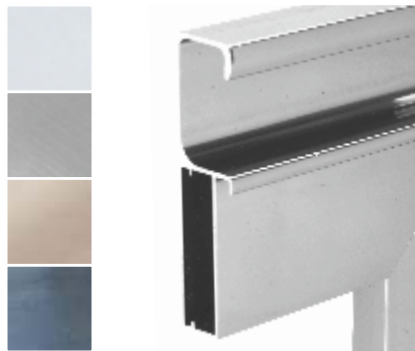

Aluminium Profiles

Glass Profile 45mm
for w/G Handle

- J1.01.604 | Anodized | L : 3 Mtrs. | Rs. 1629
- J1.01.602 | Bright Chrome | L : 3 Mtrs. | Rs. 1989
- J1.01.608 | Champagne | L : 3 Mtrs. | Rs. 2169
- J1.01.610 | Gun Metal | L : 3 Mtrs. | Rs. 2169
- J1.02.101 | PVC Sealing Strip | L : 3 Mtrs. | Rs. 153

Glass Profile 45mm
w/G Handle

- J1.01.601 | Bright Chrome | L : 3 Mtrs. | Rs. 3339
- J1.01.603 | Anodized | L : 3 Mtrs. | Rs. 2619
- J1.01.607 | Champagne | L : 3 Mtrs. | Rs. 3429
- J1.01.609 | Gun Metal | L : 3 Mtrs. | Rs. 3429

Glass Profile
with Built-in Handle, Bright Chrome

- J1.01.402 | Bright Chrome | L : 3 Mtrs. | Rs. 2259

G - Profile

- J2.01.301 | Anodized | L : 3 Mtrs. | Rs. 1629
- J2.01.302 | Bright Chrome | L : 3 Mtrs. | Rs. 1989
- J2.01.304 | Champagne | L : 3 Mtrs. | Rs. 2079
- J2.01.305 | Gun Metal | L : 3 Mtrs. | Rs. 2079