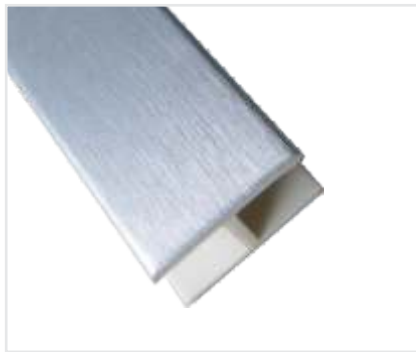

J4.02.201 | 100 mm | L : 3 Mtrs. | Rs. 1989

Architectural Fittings

Silver Skirting
w/Sealing Strip

J4.01.101 | 100 mm | L : 3 Mtrs. | Rs. 999

Black Skirting
w/Sealing Strip

J4.03.102 | 100 mm | L : 3 Mtrs. | Rs. 999

Brushed Aluminium Skirting
90°/270° Corner

J4.04.201 | 100 mm | Per Pc | Rs. 54
J4.04.202 | 120 mm | Per Pc | Rs. 79
J4.04.203 | 150 mm | Per Pc | Rs. 99

Silver Skirting
90°/270° Corner

J4.04.101 | 100 mm | Per Pc | Rs. 45