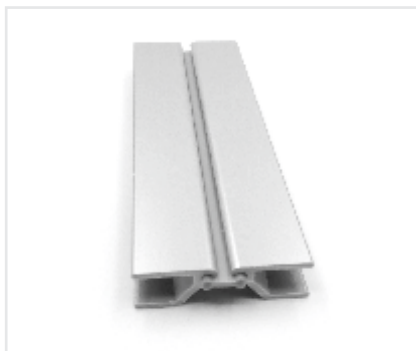

Brushed Aluminium Skirting
90°/270° Corner

J4.04.201 | 100 mm | Per Pc | Rs. 54
J4.04.202 | 120 mm | Per Pc | Rs. 79
J4.04.203 | 150 mm | Per Pc | Rs. 99

Silver Skirting
90°/270° Corner

J4.04.101 | 100 mm | Per Pc | Rs. 45

Brushed Aluminium Skirting
Flat Connector

J4.05.201 | 100 mm | Per Pc | Rs. 69
J4.05.202 | 120 mm | Per Pc | Rs. 99
J4.05.203 | 150 mm | Per Pc | Rs. 129

Silver Skirting
Flat Connector

J4.05.101 | 100 mm | Per Pc | Rs. 54

Black Skirting
90°/270° Corner & Flat Connector

J4.04.301 | Corner | 100 mm | Per Pc | Rs. 45
J4.05.301 | Flat C. | 100 mm | Per Pc | Rs. 54

Skirting Flexible Connector
100mm

J4.05.211 | Aluminium | 100 mm | Per Pc. | Rs. 108