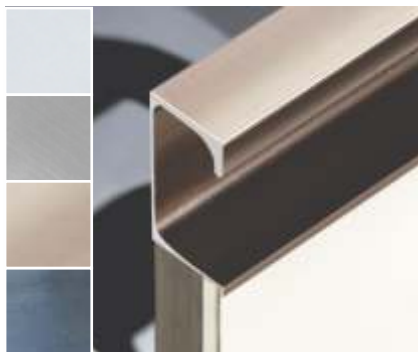

Aluminium Profiles

Glass Profile 45mm
for w/G Handle

- J1.01.604 | Anodized | L : 3 Mtrs. | Rs. 1629
- J1.01.602 | Bright Chrome | L : 3 Mtrs. | Rs. 1989
- J1.01.608 | Champagne | L : 3 Mtrs. | Rs. 2169
- J1.01.610 | Gun Metal | L : 3 Mtrs. | Rs. 2169
- J1.02.101 | PVC Sealing Strip | L : 3 Mtrs. | Rs. 153

Glass Profile 45mm
w/G Handle

- J1.01.601 | Bright Chrome | L : 3 Mtrs. | Rs. 3339
- J1.01.603 | Anodized | L : 3 Mtrs. | Rs. 2619
- J1.01.607 | Champagne | L : 3 Mtrs. | Rs. 3429
- J1.01.609 | Gun Metal | L : 3 Mtrs. | Rs. 3429

Glass Profile
with Built-in Handle, Bright Chrome

- J1.01.402 | Bright Chrome | L : 3 Mtrs. | Rs. 2259

G - Profile

- J2.01.301 | Anodized | L : 3 Mtrs. | Rs. 1629
- J2.01.302 | Bright Chrome | L : 3 Mtrs. | Rs. 1989
- J2.01.304 | Champagne | L : 3 Mtrs. | Rs. 2079
- J2.01.305 | Gun Metal | L : 3 Mtrs. | Rs. 2079