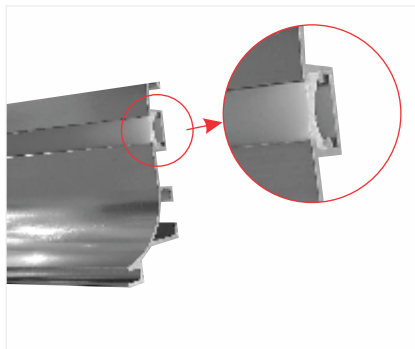

Aluminum J Profile
w/LED Slot

J3.01.602 | Bright Chrome|For LED | L : 3 Mtrs | Rs. 2691