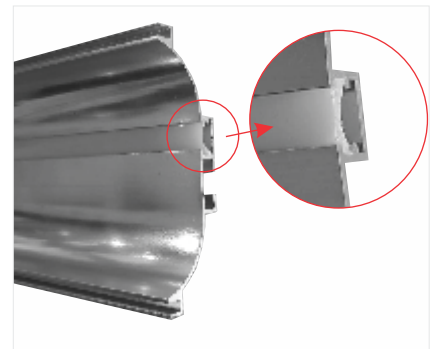

Aluminum C Profile
w/LED Slot

J3.01.702 | Bright Chrome|For LED | L : 3 Mtrs | Rs. 3339