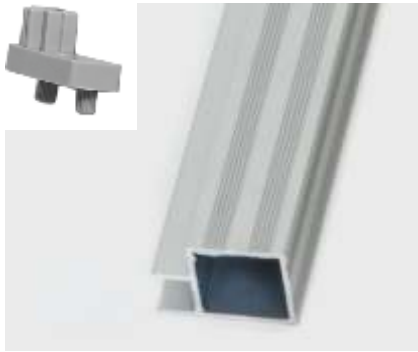

J Profile
(For Shutters)

- J2.01.401 | Anodized | L : 3 Mtrs. | Rs. 1989
- J2.01.402 | Bright Chrome | L : 3 Mtrs. | Rs. 2529

Fixing Angle
for Aluminium Glass Profile

- J1.03.101 | 45 mm | Per Pc | Rs. 36
- J1.03.102 | 50 mm | Per Pc | Rs. 54

Edge Profile
For 18 mm Door Thickness

- J2.01.101 | Bright Chrome | L : 3 Mtrs. | Rs. 549

Handle Free Edge Profile
Bright Chrome

- J2.01.103 | L : 3 Mtrs. | Rs. 1059

L Handle Edge Profile
Bright Chrome

- J2.01.104 | L : 3 Mtrs. | Rs. 1719

Aluminium Profiles

Sink Profile

J2.02.101 | Anodized | L : 3 Mtrs | Rs. 1395
J2.02.102 | Fitting | Per pc. | Rs. 45

Handle Free Base Profile
(L : 3 Mtrs.)

J3.01.301 | Anodize | Rs. 1179
J3.01.302 | Rubber Seal for J3.01.301 | Rs. 144

Aluminum Square J Profile
J - Profile Square

J3.01.402 | Bright Chrome | L : 3 Mtrs | Rs. 1719
J3.02.400 | End Cap Per Pair | Rs. 117
J3.03.400 | Fixing Angle Per Pc. | Rs. 45
J3.04.400 | Corner Elbow | Per Pc. | Rs. 729